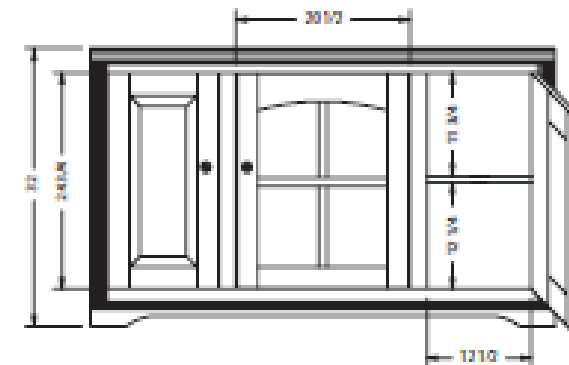

	WIDTH	DEPTH	HEIGHT	DETAILS
OVERALL DIMENSIONS	55"	17"	32"	
MAX CENTER STORAGE	29.25"	15"	17.5"	1 adj. shelf
MAX SIDE STORAGE (2)	11.5"	15"	26.75"	2 fixed wood shelves

93855
THIN E50 TALL ENT. CONSOLE

	WIDTH	DEPTH	HEIGHT	DETAILS
OVERALL DIMENSIONS	55"	17"	32"	
MAX CENTER STORAGE	20.5"	15"	26.75"	2 adj. shelves
MAX SIDE STORAGE (2)	15.75"	15"	26.75"	2 fixed wood shelves
This unit can be placed flush between pliers.				