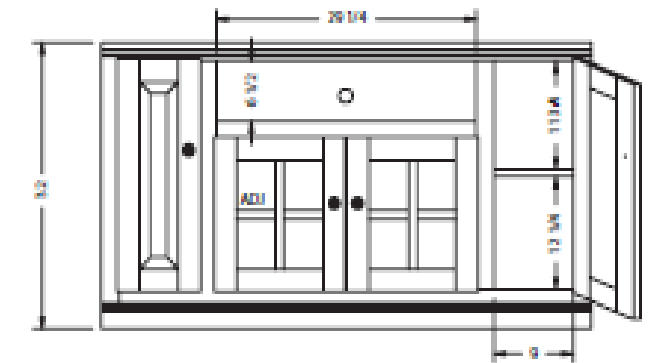

	WIDTH	DEPTH	HEIGHT	DETAILS
OVERALL DIMENSIONS	55"	17"	32"	
MAX CENTER STORAGE	29.25"	15"	17.5"	1 adj. shelf
MAX SIDE STORAGE (2)	11.5"	15"	26.75"	2 fixed wood shelves

93855
THIN E50 TALL ENT. CONSOLE

	WIDTH	DEPTH	HEIGHT	DETAILS
OVERALL DIMENSIONS	55"	17"	32"	
MAX CENTER STORAGE	20.5"	15"	26.75"	2 adj. shelves
MAX SIDE STORAGE (2)	15.75"	15"	26.75"	2 fixed wood shelves
This unit can be placed flush between pliers.				