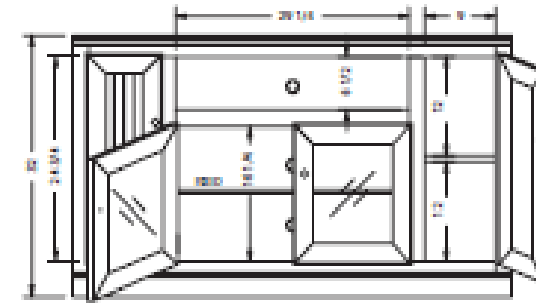

67855
THIN E50 TALL ENT. CONSOLE

	WIDTH	DEPTH	HEIGHT	DETAILS
OVERALL DIMENSIONS	55"	17"	32"	
MAX CENTER STORAGE	29.25"	15"	17.5"	1 adj. shelf
MAX SIDE STORAGE (2)	11.5"	15"	26.75"	2 fixed wood shelves