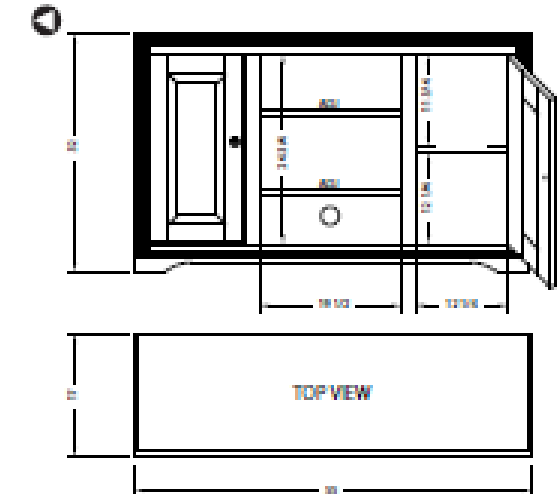

93557
THIN-SCREEN ENT. CONSOLE

	WIDTH	DEPTH	HEIGHT	DETAILS
OVERALL DIMENSIONS	55"	17"	32"	
MAX CENTER STORAGE	20"	15"	28"	2 adj. shelves
MAX SIDE STORAGE (2)	15.75"	15"	28"	2 adj. wood shelves

This unit can be placed flush between pliers.

72557/75557
THIN-SCREEN ENT. CONSOLE

	WIDTH	DEPTH	HEIGHT	DETAILS
OVERALL DIMENSIONS	55"	17"	32"	
MAX CENTER STORAGE	20.5"	15"	26.75"	2 adj. shelves
MAX SIDE STORAGE (2)	15.75"	15"	26.75"	2 fixed wood shelves

This unit can be placed flush between pliers.

67557
THIN-SCREEN ENT. CONSOLE

	WIDTH	DEPTH	HEIGHT	DETAILS
OVERALL DIMENSIONS	55"	17"	32"	
MAX CENTER STORAGE	29.25"	15"	17.5"	1 adj. shelf
MAX SIDE STORAGE (2)	11.5"	15"	26.75"	4 fixed shelves

92557/95557
THIN-SCREEN ENT. CONSOLE

	WIDTH	DEPTH	HEIGHT	DETAILS
OVERALL DIMENSIONS	55"	17"	32"	
MAX CENTER STORAGE	20.5"	15"	27.25"	2 adj. shelves
MAX SIDE STORAGE (2)	15.75"	15"	27.25"	2 fixed wood shelves