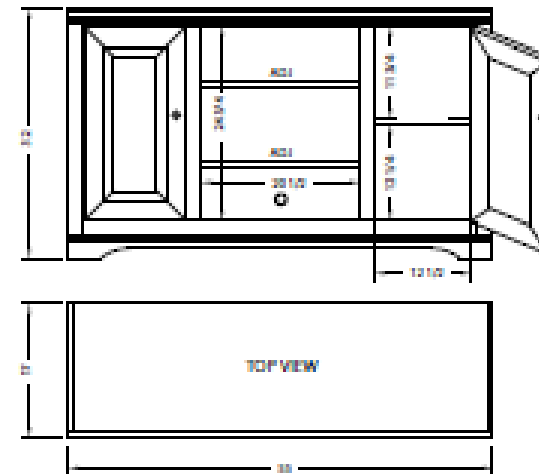

93557
THIN-SCREEN ENT. CONSOLE

	WIDTH	DEPTH	HEIGHT	DETAILS
OVERALL DIMENSIONS	55"	17"	32"	
MAX CENTER STORAGE	20"	15"	28"	2 adj. shelves
MAX SIDE STORAGE (2)	15.75"	15"	28"	2 adj. wood shelves

This unit can be placed flush between pliers.

72557/75557
THIN-SCREEN ENT. CONSOLE

	WIDTH	DEPTH	HEIGHT	DETAILS
OVERALL DIMENSIONS	55"	17"	32"	
MAX CENTER STORAGE	20.5"	15"	26.75"	2 adj. shelves
MAX SIDE STORAGE (2)	15.75"	15"	26.75"	2 fixed wood shelves

This unit can be placed flush between pliers.

67557
THIN-SCREEN ENT. CONSOLE

	WIDTH	DEPTH	HEIGHT	DETAILS
OVERALL DIMENSIONS	55"	17"	32"	
MAX CENTER STORAGE	29.25"	15"	17.5"	1 adj. shelf
MAX SIDE STORAGE (2)	11.5"	15"	26.75"	4 fixed shelves

	WIDTH	DEPTH	HEIGHT	DETAILS
OVERALL DIMENSIONS	55"	17"	32"	
MAX CENTER STORAGE	29.25"	15"	17.5"	1 adj. shelf
MAX SIDE STORAGE (2)	11.5"	15"	26.75"	2 fixed wood shelves

93855
THIN E50 TALL ENT. CONSOLE

	WIDTH	DEPTH	HEIGHT	DETAILS
OVERALL DIMENSIONS	55"	17"	32"	
MAX CENTER STORAGE	20.5"	15"	26.75"	2 adj. shelves
MAX SIDE STORAGE (2)	15.75"	15"	26.75"	2 fixed wood shelves
This unit can be placed flush between pliers.				