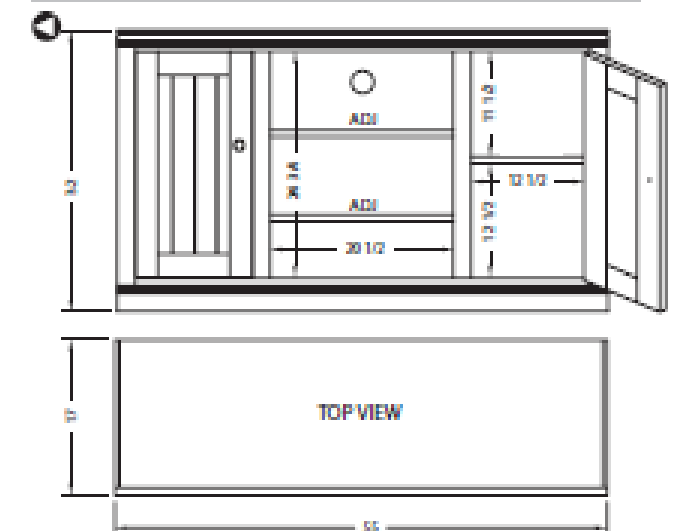

92557/95557
THIN-SCREEN ENT. CONSOLE

	WIDTH	DEPTH	HEIGHT	DETAILS
OVERALL DIMENSIONS	55"	17"	32"	
MAX CENTER STORAGE	20.5"	15"	27.25"	2 adj. shelves
MAX SIDE STORAGE (2)	15.75"	15"	27.25"	2 fixed wood shelves

This unit can be placed flush between pliers.